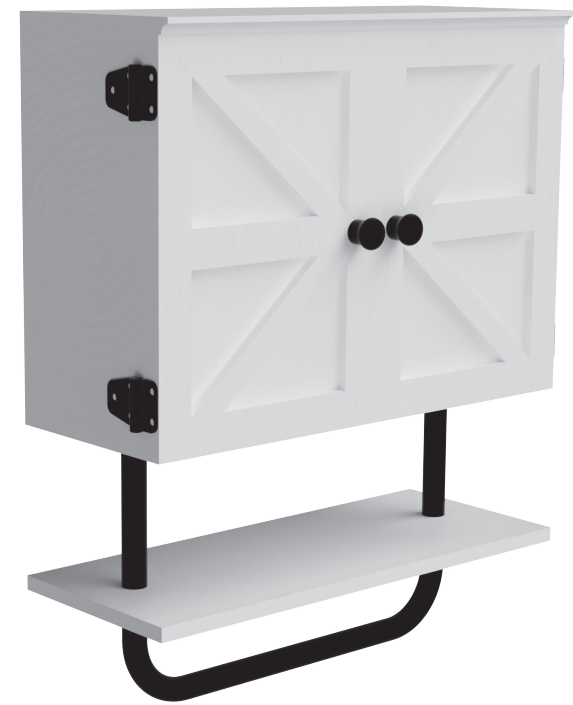

ASSEMBLY INSTRUCTIONS

Questions? Call 1-877-969-2710 or
email: info@excelloglobal.com